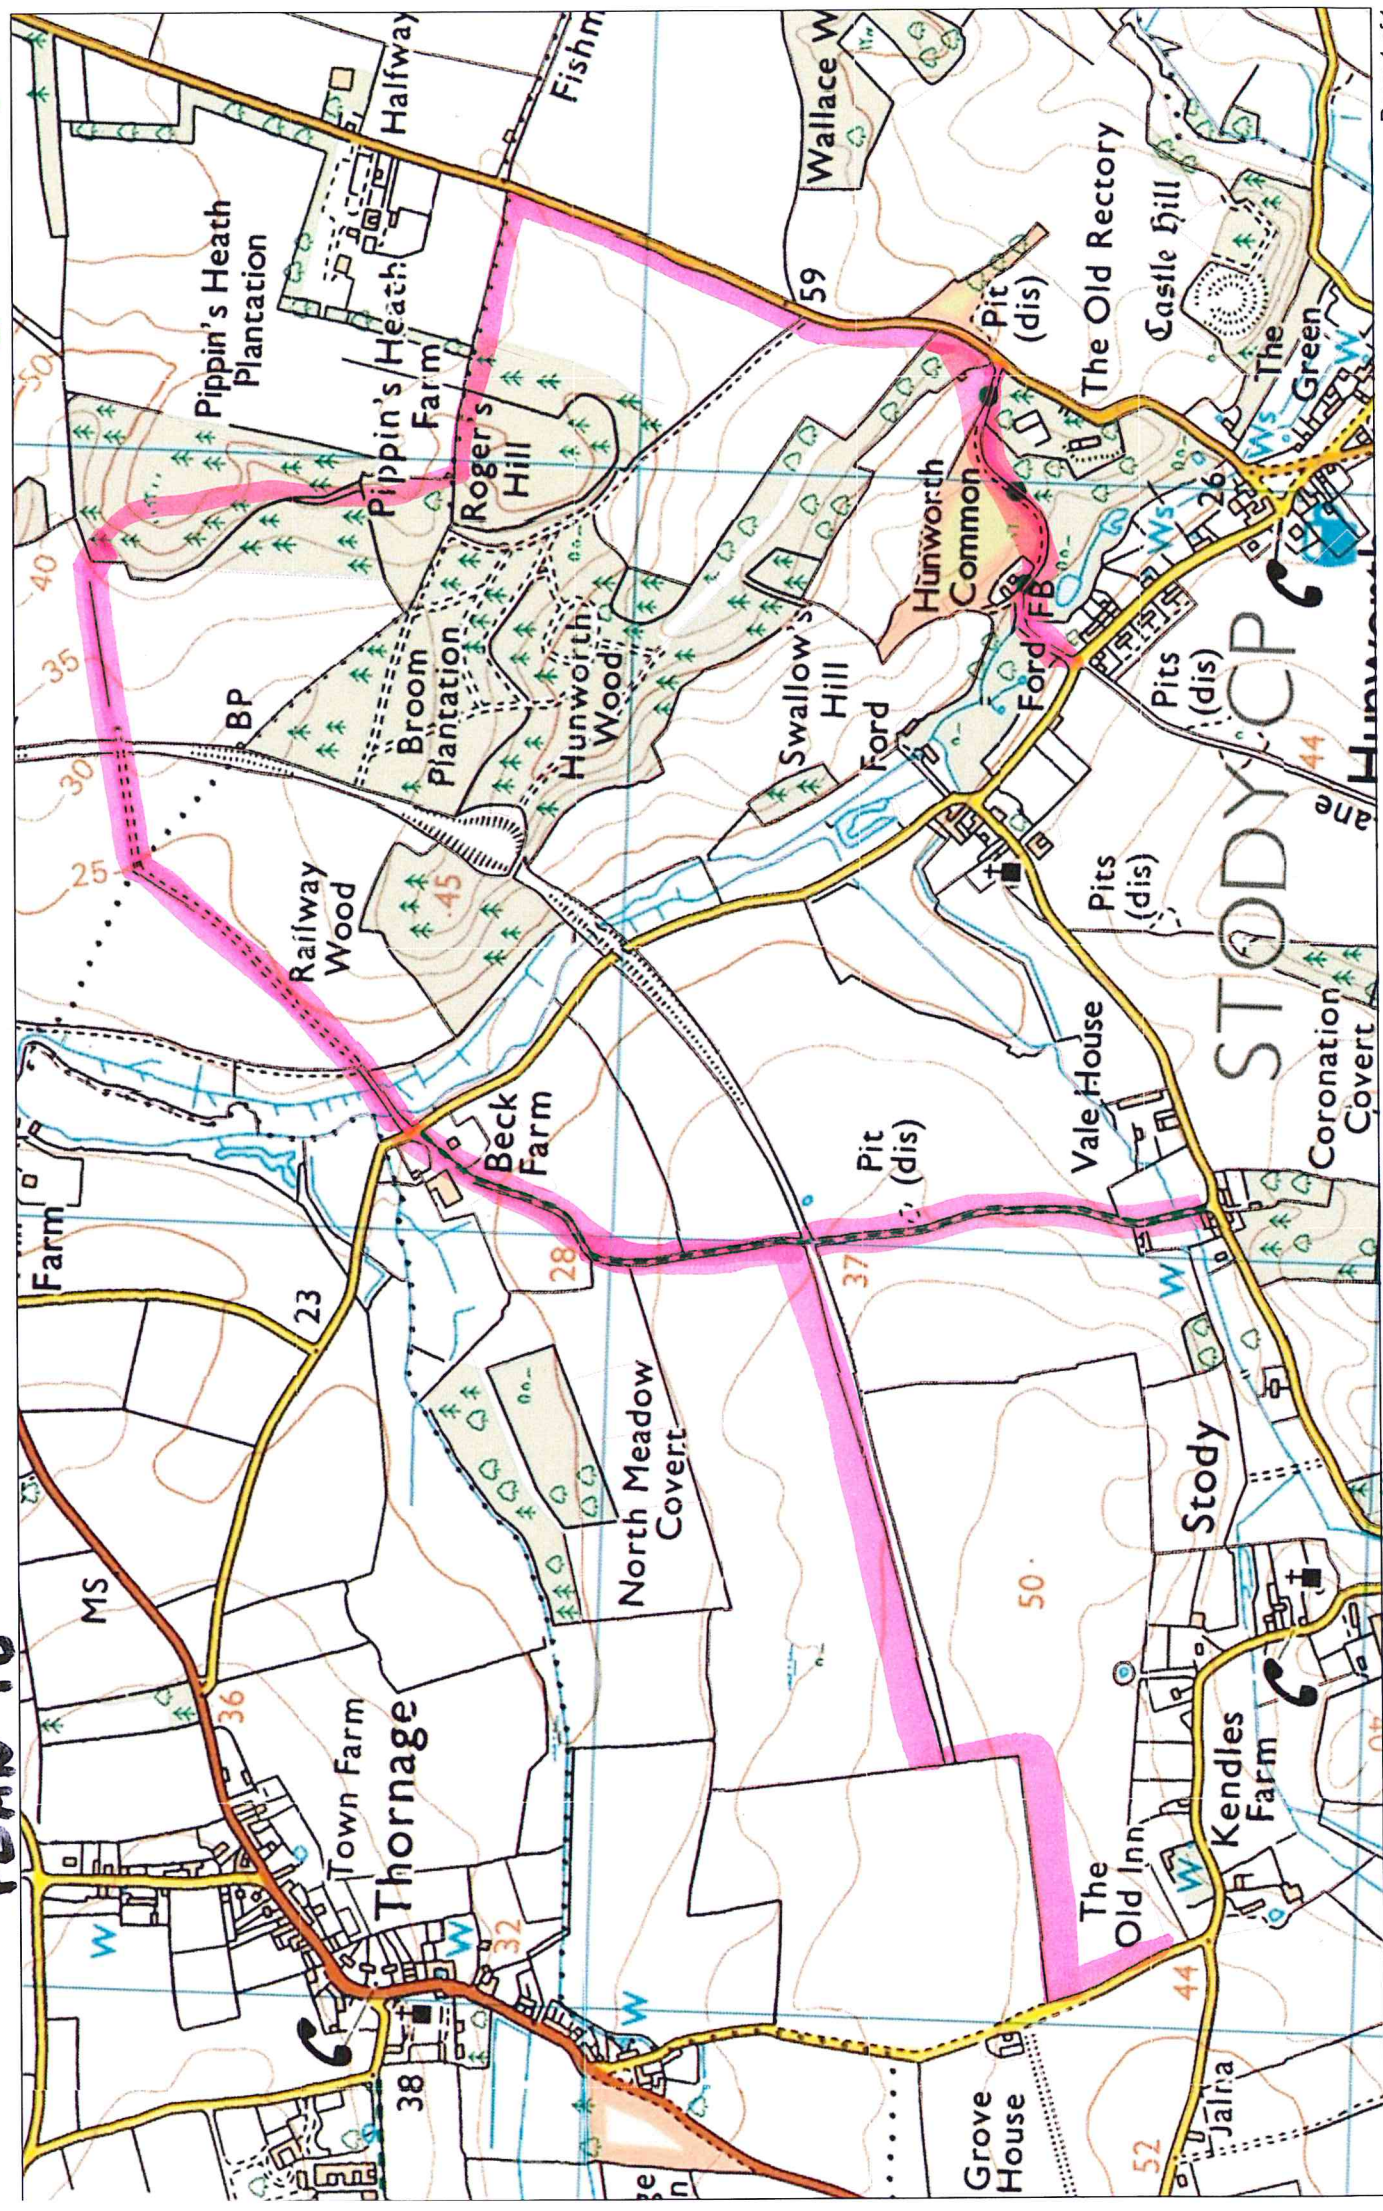

East **STODY & HUNWORTH**
PLAN 1B

FEB 2018

PATH

Stody Estate Ltd
Estate Office
Tel: E-Mail:

Scale: 1:9,850

EDGEFIELD - FEB 2018

PATH

OPEN ACCESS